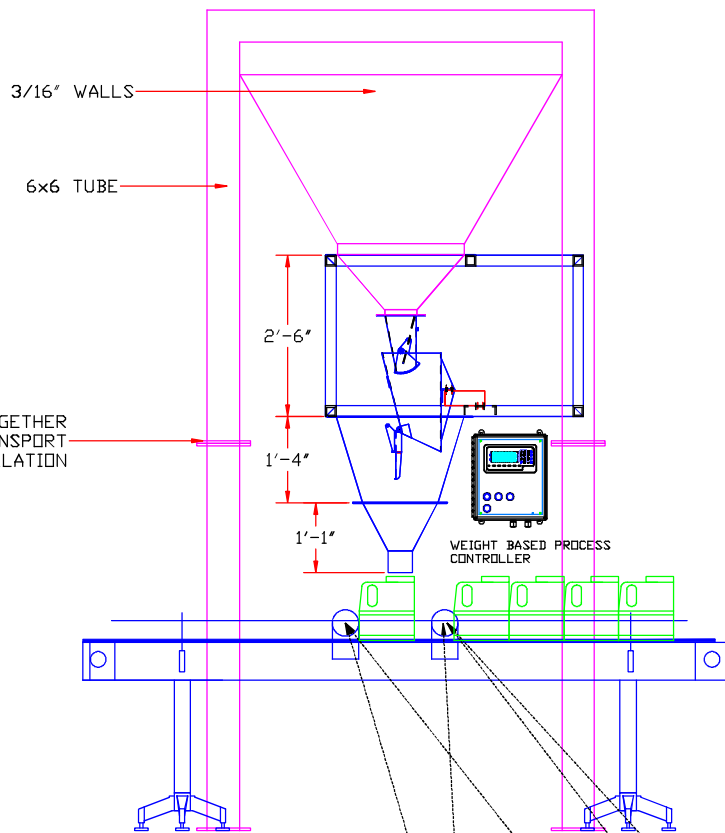

REV. A	JEM INTERNATIONAL, INC.		
REV. B	6873 MARTINDALE	SHAWNEE, KANSAS 66218	(913) 441-4788
REV. C	NAME SMNW1-GG-D SIMPLEX FALCON, SURGE HOPPER, TT-10 INDEXING CONVEYOR (20' ALSO AVAILABLE)		
REV. D	FDR		
REV. E			
REV. F	TOLERANCE	MATERIAL	SCALE D.N.S.
REV. G	DRAWING NUMBER SMNW1-GG-37-IND	DRAWN BY COUGHLIN	DATE 05-28-15

- INDEXING SYSTEM (PHOTO EYE)
- CYLINDER FIRES STOPS LINE
- CYLINDER FIRES STOPS CONTAINER UNDER SPOUT
- CYLINDERS RELEASE, PROCESS RESTARTS