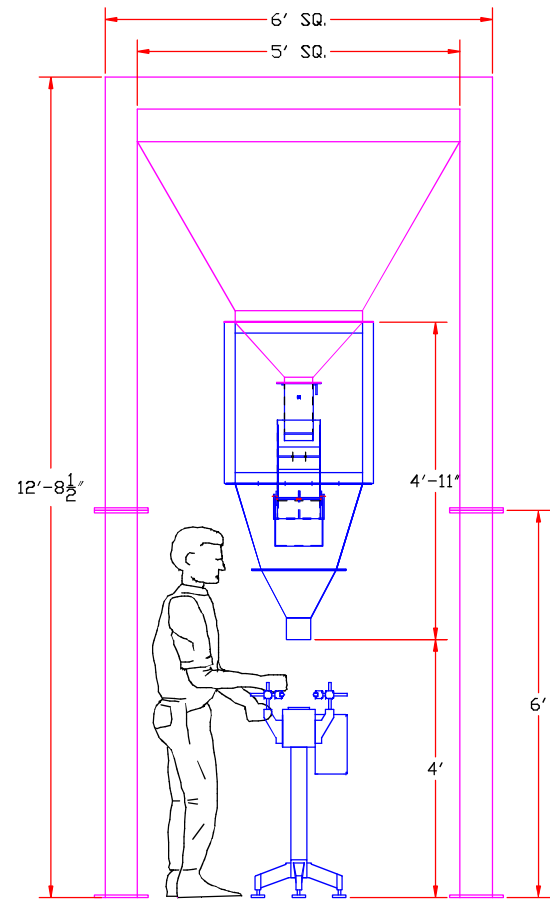

REV. A	JEM INTERNATIONAL, INC.		
REV. B	6873 MARTINDALE	SHAWNEE, KANSAS 66218	(913) 441-4788
REV. C	NAME SMNW1-GG-D SIMPLEX FALCON, SURGE HOPPER, TT-10 INDEXING CONVEYOR (20' ALSO AVAILABLE)		
REV. D	FDR		
REV. E			
REV. F	TOLERANCE	MATERIAL	SCALE D.N.S.
REV. G	DRAWING NUMBER SMNW1-GG-37-IND	DRAWN BY COUGHLIN	DATE 05-28-15

- INDEXING SYSTEM (PHOTO EYE)
- CYLINDER FIRES STOPS LINE
- CYLINDER FIRES STOPS CONTAINER UNDER SPOUT
- CYLINDERS RELEASE, PROCESS RESTARTS