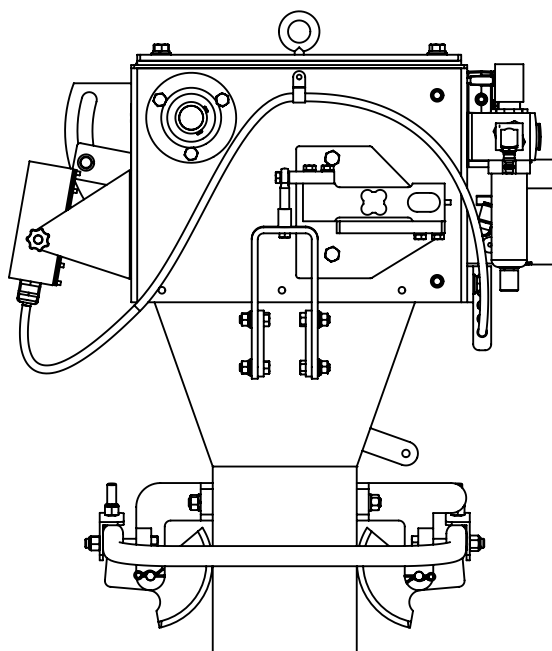

APPROVED

☐ As Shown	☐ As Noted	☐ As Shown	☐ As Noted
Name : _____	Signature : _____	Name : _____	Signature : _____
Date : _____	Note : _____	Date : _____	Note : _____

JEM INTERNATIONAL INC.
EQUIPMENT SALES | PARTS | MANUFACTURING
6873 Martindale RD Shawnee, KS 66218 (913)441-4788

NAME/NOMBRE
Gross Weigh Wolverine Digital - IT1

FOR/PARA

Drawing NO.
200-1 GWD-IT1

Drawn by : JK
Date : 5/21/2020
Rev : 01