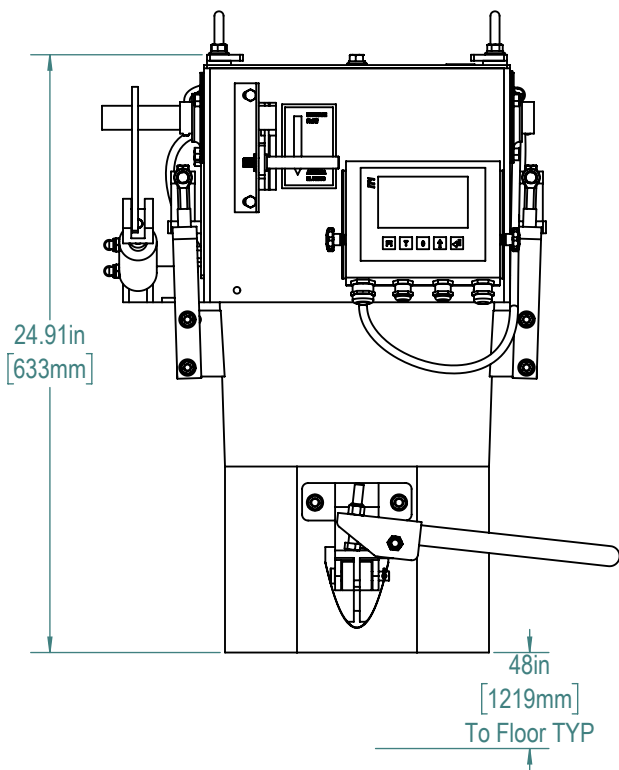

IT1 Controller
 110~240 VAC 50~60 Hz 0.25~1 A
 12~30 VDC 1100~350 mA

APPROVED

<input type="checkbox"/> As Shown	<input type="checkbox"/> As Noted	<input type="checkbox"/> As Shown	<input type="checkbox"/> As Noted
Name : _____	Signature : _____	Name : _____	Signature : _____
Date : _____	Note : _____	Date : _____	Note : _____

JEM INTERNATIONAL INC.
 EQUIPMENT SALES | PARTS | MANUFACTURING
 6873 Martindale RD Shawnee, KS 66218 (913)441-4788

NAME/NOMBRE
 Gross Weigh Wolverine Digital - IT1

FOR/PARA

Drawing NO.
 200-1 GWD-IT1

Drawn by : JK
 Date : 5/21/2020
 Rev : 01