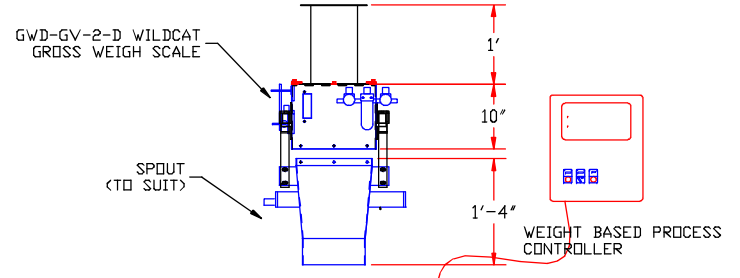

REV. A	JEM INTERNATIONAL, INC.			
REV. B	6873 MARTINDALE RD. SHAWNEE, KANSAS 66218 (913) 441-4788			
REV. C	NAME GWD-G/V GROSS WEIGH SCALE, PLAIN SPOUT, 24x24 PLATFORM SCALE, ROLLER SECTION			
REV. D				
REV. E	FOR			
REV. F	TOLERANCE	MATERIAL	SCALE D.N.S.	PART NUMBER
REV. G	DRAWING NUMBER GWD-63	DRAWN BY COUGHLIN	DATE 11-20-14	PART NUMBER

24x24 PLATFORM SCALE (BY ESP)