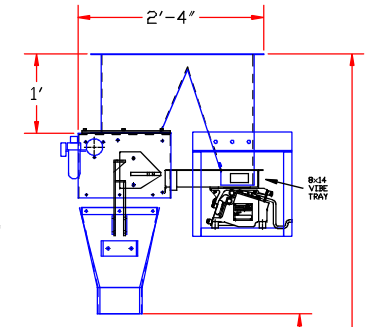

REV. A	JEM INTERNATIONAL, INC.			
REV. B	6873 MARTINDALE RD. SHAWNEE, KANSAS 66218 (913) 441-4788			
REV. C	NAME GWD-G/V GROSS WEIGH SCALE, PLAIN SPOUT, 24x24 PLATFORM SCALE, ROLLER SECTION			
REV. D				
REV. E	FOR			
REV. F	TOLERANCE	MATERIAL	SCALE D.N.S.	PART NUMBER
REV. G	DRAWING NUMBER GWD-63	DRAWN BY COUGHLIN	DATE 11-20-14	PART NUMBER

24x24 PLATFORM SCALE (BY ESP)