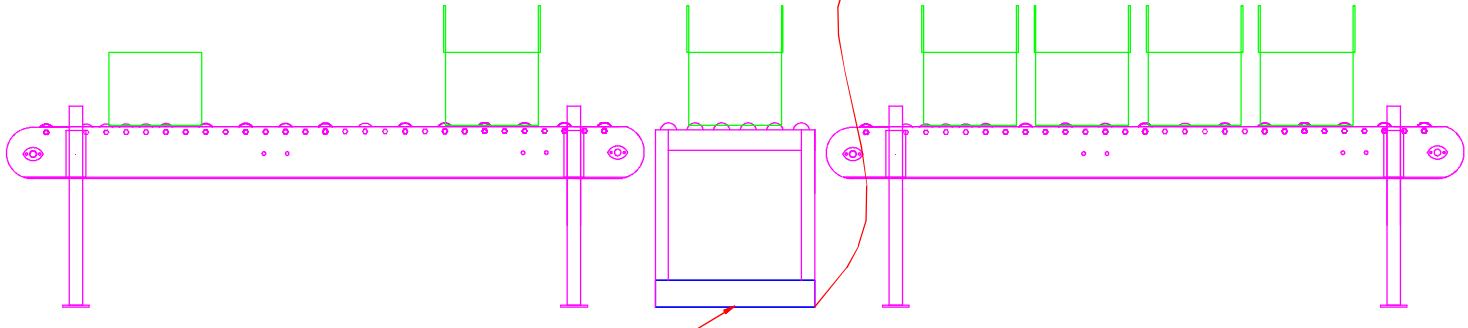

REV. A	JEM INTERNATIONAL, INC.			
REV. B	6873 MARTINDALE RD. SHAWNEE, KANSAS 66218 (913) 441-4788			
REV. C	NAME GWD-G/V GROSS WEIGH SCALE, PLAIN SPOUT, 24x24 PLATFORM SCALE, ROLLER SECTION			
REV. D				
REV. E	FOR			
REV. F	TOLERANCE	MATERIAL	SCALE D.N.S.	PART NUMBER
REV. G	DRAWING NUMBER GWD-63	DRAWN BY COUGHLIN	DATE 11-20-14	PART NUMBER

24x24 PLATFORM SCALE (BY ESP)