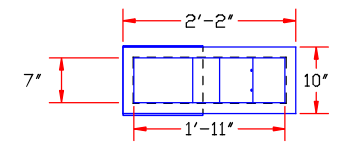

REV. A	JEM INTERNATIONAL, INC.			
REV. B	6873 MARTINDALE RD. SHAWNEE, KANSAS 66218 (913) 441-4788			
REV. C	NAME GWD-G/V GROSS WEIGH SCALE, PLAIN SPOUT, 24x24 PLATFORM SCALE, ROLLER SECTION			
REV. D				
REV. E	FOR			
REV. F	TOLERANCE	MATERIAL	SCALE D.N.S.	PART NUMBER
REV. G	DRAWING NUMBER GWD-63	DRAWN BY COUGHLIN	DATE 11-20-14	PART NUMBER

24x24 PLATFORM SCALE (BY ESP)