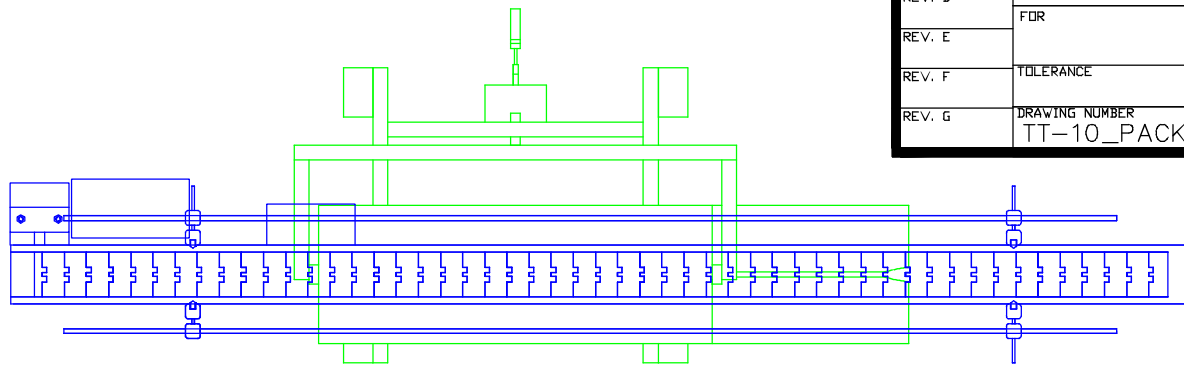

REV. A	JEM INTERNATIONAL, INC.			
REV. B	6873 MARTINDALE RD. SHAWNEE, KANSAS 66218 (913) 441-4788			
REV. C	NAME MODEL TT10 CONVEYOR, PACKRITE HEAT SEALER			
REV. D	FOR			
REV. E				
REV. F	TOLERANCE	MATERIAL	SCALE D.N.S.	PART NUMBER
REV. G	DRAWING NUMBER TT-10_PACK	DRAWN BY COUGHLIN	DATE 08-18-15	PART NUMBER

PACKRITE HEAT SEALER

MODEL TT10 CONVEYOR

10'