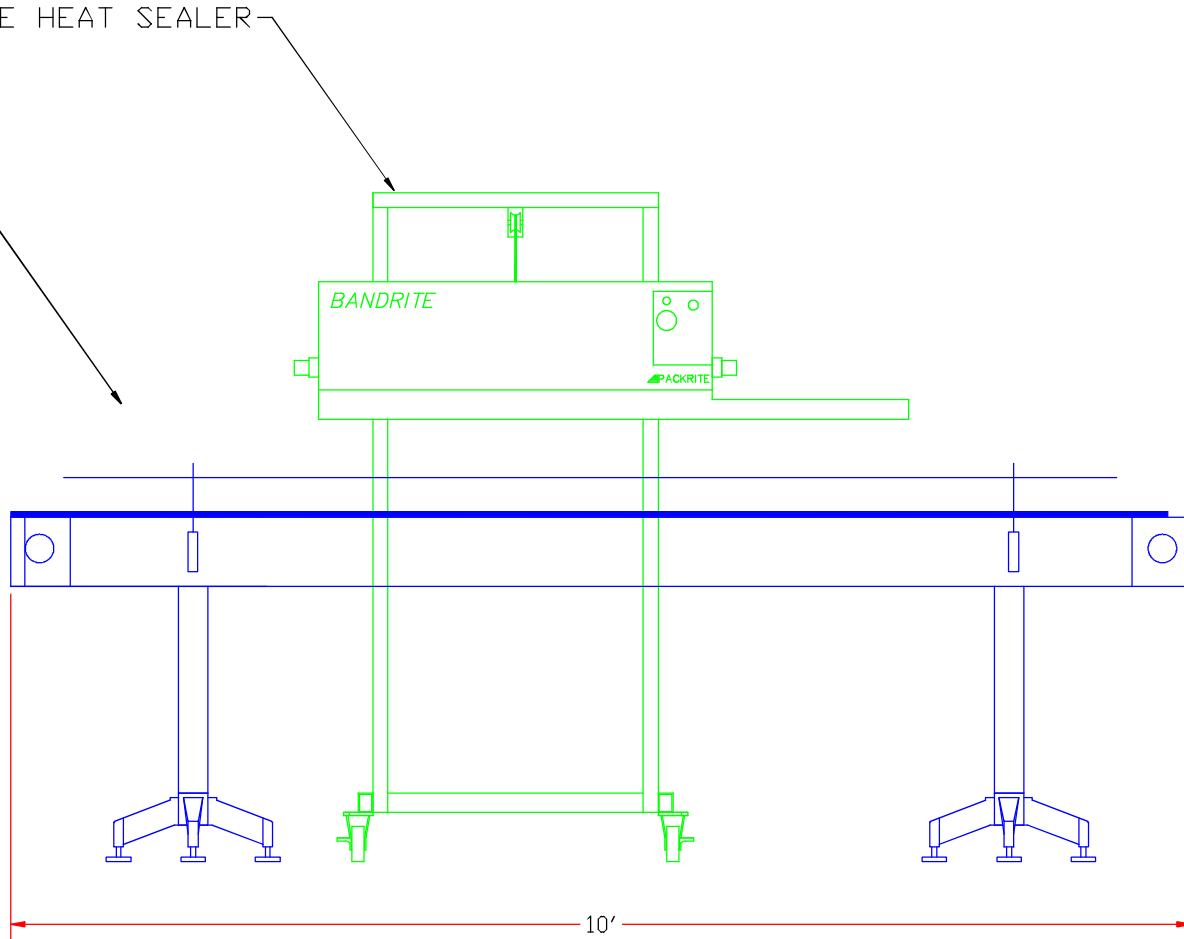

REV. A	JEM INTERNATIONAL, INC.			
REV. B	6873 MARTINDALE RD. SHAWNEE, KANSAS 66218 (913) 441-4788			
REV. C	NAME MODEL TT10 CONVEYOR, PACKRITE HEAT SEALER			
REV. D	FOR			
REV. E				
REV. F	TOLERANCE	MATERIAL	SCALE D.N.S.	PART NUMBER
REV. G	DRAWING NUMBER TT-10_PACK	DRAWN BY COUGHLIN	DATE 08-18-15	PART NUMBER

PACKRITE HEAT SEALER

MODEL TT10 CONVEYOR

10'