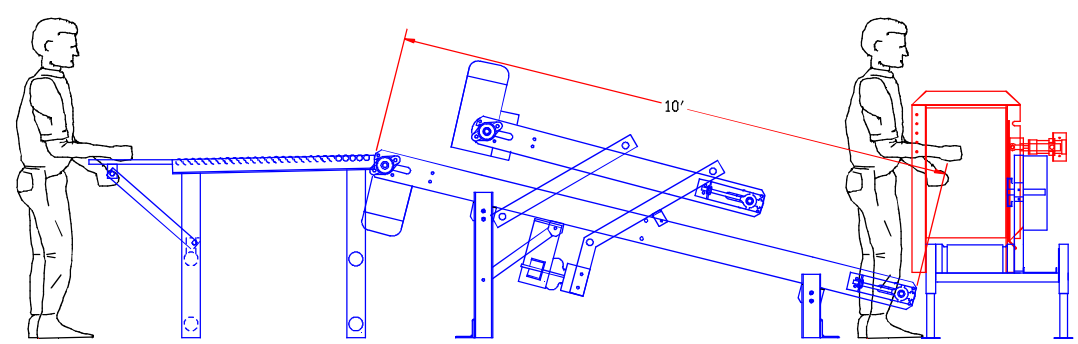

MODEL BC14-LP CONVEYOR

REV. A	<i>JEM INTERNATIONAL, INC.</i>		
REV. B	6873 MARTINDALE RD. SHAWNEE, KANSAS 66218 (913) 441-4788		
REV. C	NAME	MODEL BC14-LP KICKER CONVEYOR 10' BAG FLATTENER, ROLLER TABLE	
REV. D	FOR		
REV. E			
REV. F	TOLERANCE	MATERIAL	SCALE D.N.S.
REV. G	DRAWING NUMBER BC14 KICK FLAT ROLLER	DRAWN BY COUGHLIN	DATE 01-16-14