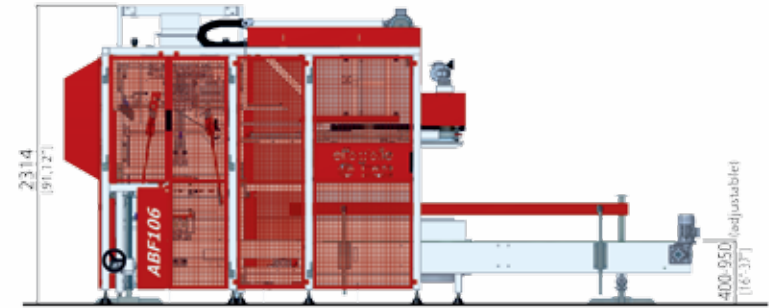

Filling weight

10 to 50 Kg - 22 to 110 Lbs

Bag size

Width: 360 to 600 mm - Length: 500 to 1050 mm
Width: 14.2 to 23.65 inch - Length: 19.7 to 41.34 inch

Bag material

Paper, PE, laminated PP

Installed power

5.5 Kw

Compressed Air consumption

33 NI/cycle - 1,265 scf/cycle

Operating pressure

Minimum 6 Bar - 85 Psi

Effegielle srl - Via delle Viole, 23 – 26100 Cremona, ITALY

Product dosing, packing, weighing, bagging and palletizing machines design and installation