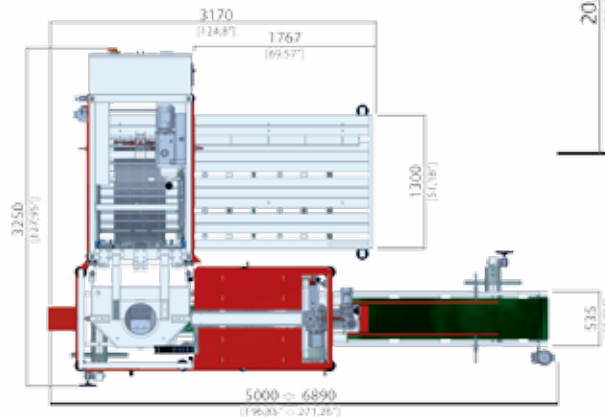

Filling weight

10 to 50 Kg - 22 to 110 Lbs

Bag size

Width: 360 to 600 mm - Length: 500 to 1050 mm
Width: 14.2 to 23.65 inch - Length: 19.7 to 41.34 inch

Bag material

Paper, PE, laminated PP

Installed power

5.5 Kw

Compressed Air consumption

33 NI/cycle - 1,265 scf/cycle

Operating pressure

Minimum 6 Bar - 85 Psi

Effegielle srl - Via delle Viole, 23 – 26100 Cremona, ITALY

Product dosing, packing, weighing, bagging and palletizing machines design and installation