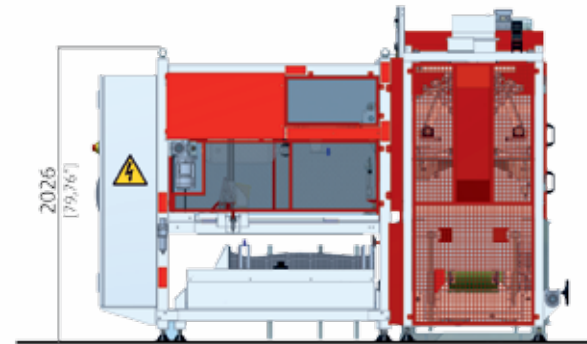

ABF 106

Fully automatic bag placer with total bag control system

Application

pre-made open mouth bags, flat or gusseted

Production max.

up to 10 bpm
(depending on: product characteristics, bag quality, method of feeding and selected spout)

Filling weight

10 to 50 Kg - 22 to 110 Lbs

Bag size

Width: 360 to 600 mm - Length: 500 to 1050 mm
Width: 14.2 to 23.65 inch - Length: 19.7 to 41.34 inch

Bag material

Paper, PE, laminated PP

Installed power

5.5 Kw

Compressed Air consumption

33 NI/cycle - 1,265 scf/cycle

Operating pressure

Minimum 6 Bar - 85 Psi

Effegielle srl - Via delle Viole, 23 – 26100 Cremona, ITALY

Product dosing, packing, weighing, bagging and palletizing machines design and installation

Tel. +39 0372 496826 – Fax +39 0372 1874050 | P.IVA 01304070194

www.imeco.org – sales@imeco.org

“follow us” on:

imeco.org

[imeco bagging](https://www.youtube.com/imecobagging)

[@imeco_org](https://twitter.com/imeco_org)

[imeco.org](https://www.linkedin.com/company/imeco-org)

imeco